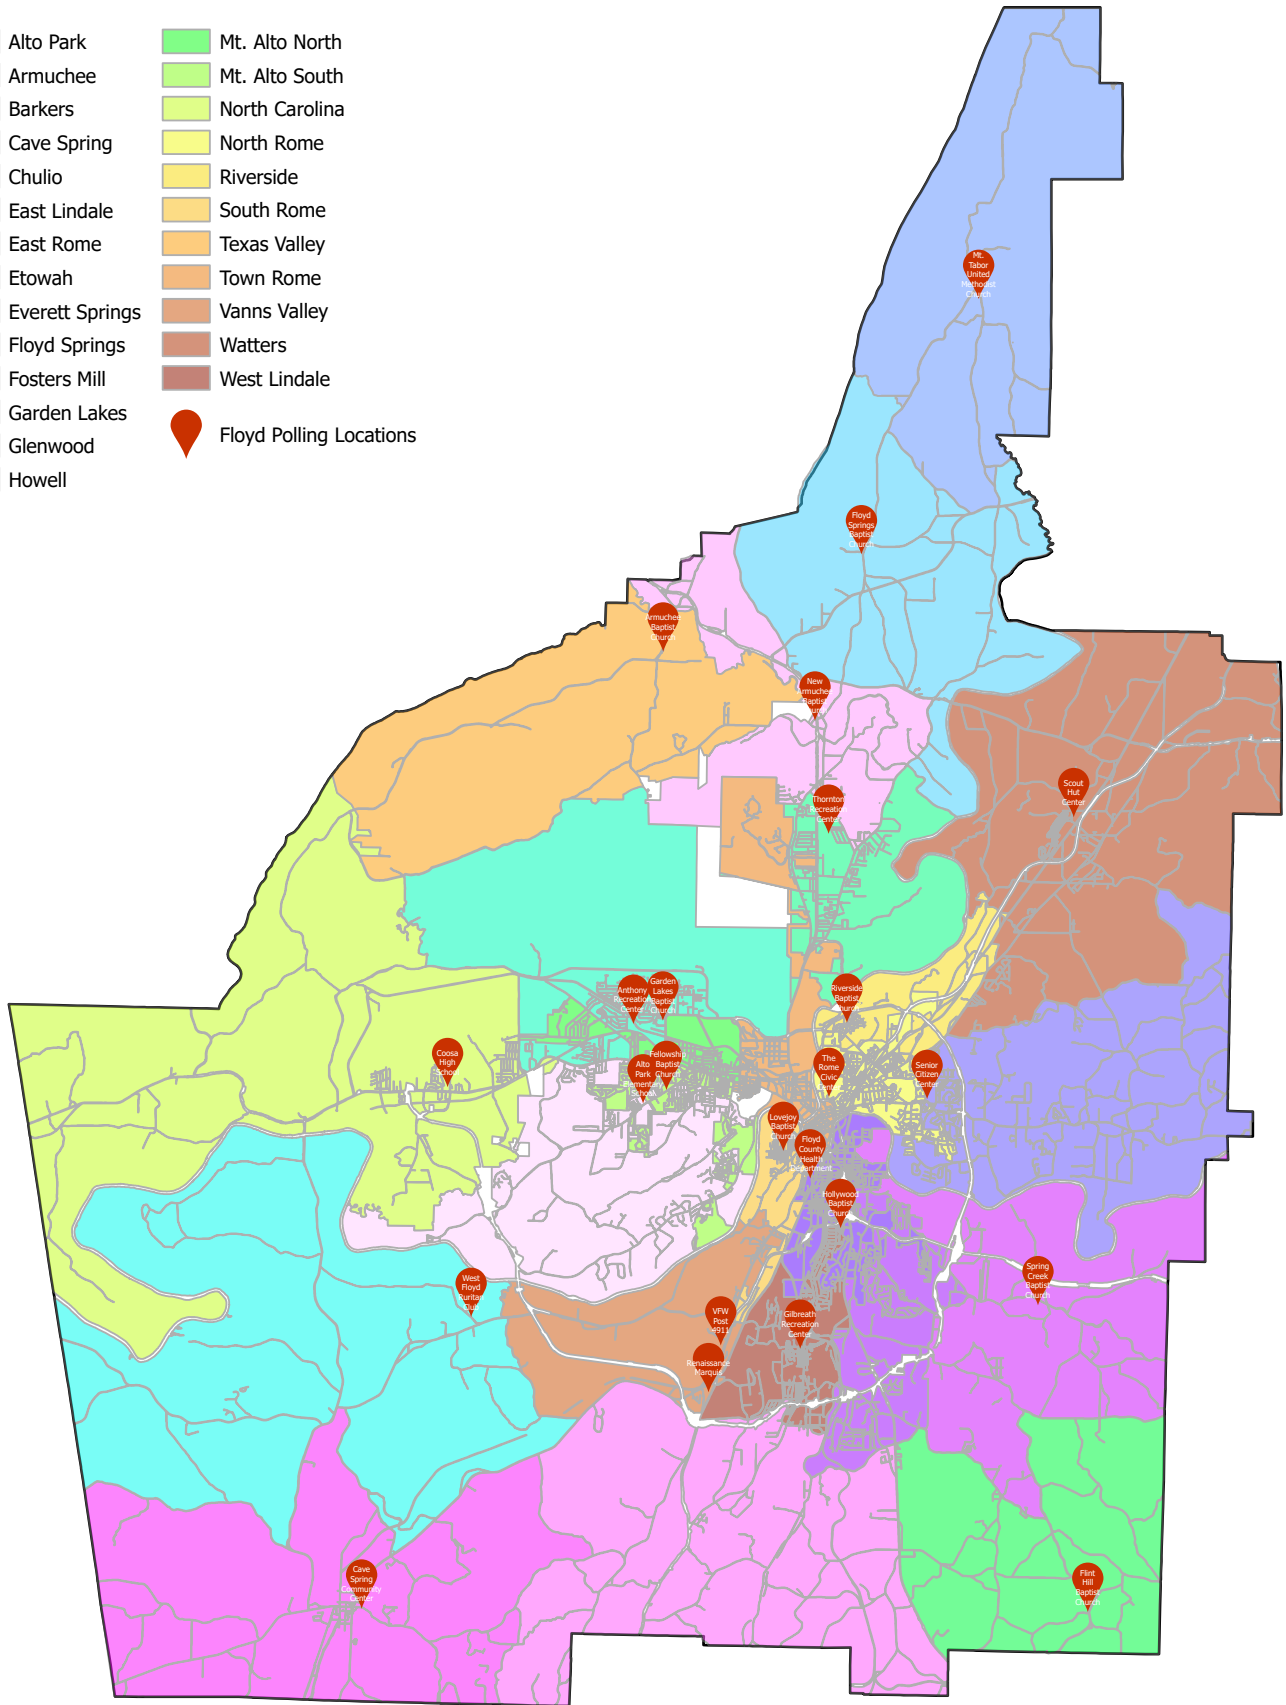

Floyd County

Voting Precincts & Polling Locations

- | | | | |
|--|-----------------|--|-------------------------|
| | Alto Park | | Mt. Alto North |
| | Armuchee | | Mt. Alto South |
| | Barkers | | North Carolina |
| | Cave Spring | | North Rome |
| | Chulio | | Riverside |
| | East Lindale | | South Rome |
| | East Rome | | Texas Valley |
| | Etowah | | Town Rome |
| | Everett Springs | | Vanns Valley |
| | Floyd Springs | | Watters |
| | Fosters Mill | | West Lindale |
| | Garden Lakes | | Floyd Polling Locations |
| | Glenwood | | |
| | Howell | | |

0 2.5 5 10 Miles